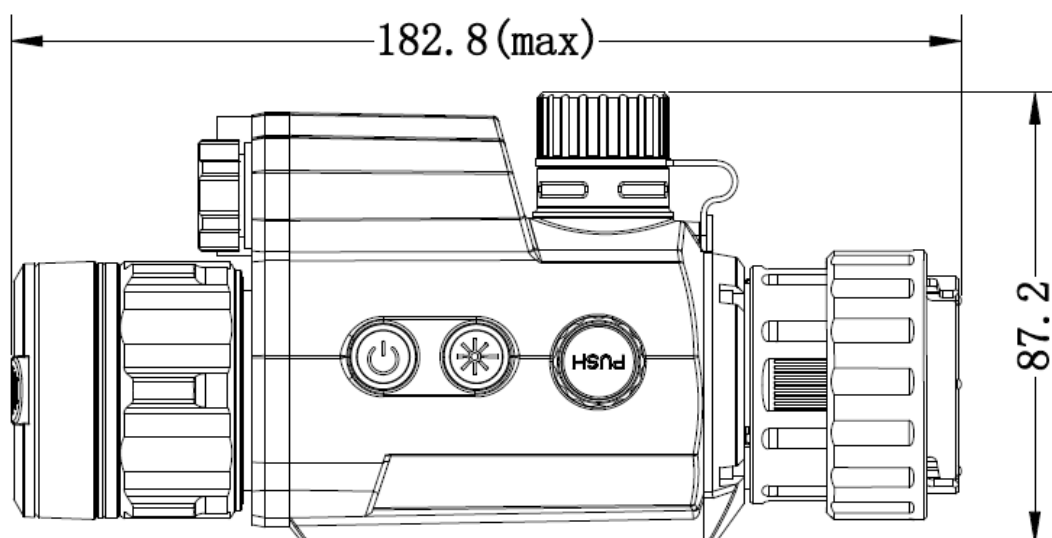

Specification

MAIN	
MAX. RESOLUTION	2560 × 1440
LENS (FOCAL LENGTH)	32 mm
FIELD OF VIEW	9.9° × 7.5°
MIN. FOCUSING DISTANCE	3 m
FRAME RATE	25 Hz
APERTURE	F1.2
MAGNIFICATION	1×
DETECTION RANGE	400 m (with IR 850 nm ON)
IMAGE DISPLAY	
DISPLAY	1920 × 1080 resolution 0.49" OLED
IMAGE MODE	Day, Night, Auto, Defog
EXIT PUPIL	22 mm
EYE RELIEF	10 mm
DIOPTER (RANGE)	N/A
SYSTEM	
DIGITAL ZOOM	1×
CAPTURE SNAPSHOT	Yes
STANDBY MODE	Yes
RECOIL-ACTIVATION RECORDING	Yes
RETICLE	Yes
RECORD VIDEO RESOLUTION	Yes
FREEZE ZEROING	Yes
STORAGE	Built-in eMMC (64 GB)
PIP	No
AUDIO RECORDING	Yes
MAX. RECOIL	750 g
HOTSPOT	Yes
POWER SUPPLY	
BATTERY TYPE	One Rechargeable Li-ion battery
BATTERY OPERATING TIME	5.5 hours continuous running (@ 25°C, Hotspot, IR Emitter, Laser Rangefinder OFF)
OVERVOLTAGE PROTECTION	Yes

TYPE-C POWER SUPPLY	5 VDC/2 A, USB Type-C interface Supports external power supply
GENERAL	
WORKING TEMPERATURE	-30°C to 55°C (-22°F to 131°F)
DIMENSION	182.8 mm × 70 mm × 87.2 mm (7.2" × 2.76" × 3.43")
WEIGHT	≤ 477 g without eyepiece and batteries
PROTECTION LEVEL	IP67
LASER RANGEFINDER	
SAFETY CLASS FOR LASER	Class 1
WAVE LENGTH	905 nm
MAX. MEASURING RANGE	1000 m
MEASUREMENT ACCURACY	± 4‰
MIN. MEASURING RANGE	10 m

Available Model

HM-TR2E-32Q/W-C32F-RL

Dimension

Unit: mm [inch]

Accessories

Quick Start Guide (x1)

Battery (x2)

Type-C Cable (x1)